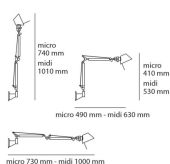

PRODUCT DATA SHEET

Tolomeo Parete micro

Cantilevered arms in polished aluminium; diffuser in anodised aluminium; joints and wall support in polished aluminium. System of spring balancing. The code refers to the luminaire's body only

Aluminium

LED Dimmable

    N/D° IPIP 20

W	Dimensions	Luminous Flux (lm)	Color	Code	Product name
8W	H 41 cm	350lm		A010300	Tolomeo micro parete - Led Aluminium

Accessories

Code

TOLOMEO SUPPORTO PARETE
NEW

A025150