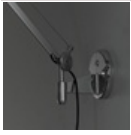

PRODUCT DATA SHEET

Tolomeo Parete micro

Cantilevered arms in polished aluminium; diffuser in anodised aluminium; joints and wall support in polished aluminium. System of spring balancing. The code refers to the luminaire's body only

Aluminium

LED Dimmable

    N/D° IPIP 20

W	Dimensions	Luminous Flux (lm)	Color	Code	Product name
8W	H 41 cm	350lm		A010300	Tolomeo micro parete - Led Aluminium

Accessories

Code

TOLOMEO SUPPORTO PARETE
NEW

A025150