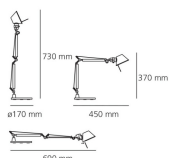

PRODUCT DATA SHEET

Tolomeo Table Micro

Base and cantilevered arms in polished aluminium; diffuser in matt anodised aluminium; joints and supports in polished aluminium. System of spring balancing. The code is referred to the body lamp only

HALO Qt26 Only undimmable body

W	Dimensions	Luminous Flux (lm)	Color	Code	Product name
46 W	H 37 cm		●	A010900	Tolomeo micro table - Only body - Halo Alluminio
			●	A010930	Tolomeo micro table - only body - Halo Nero
			●	A010990	Tolomeo micro table - only body - Halo Bronzo anodizzato
			●	A010920	Tolomeo micro table - only body - Halo Grigio anodizzato
			●	A010950	Tolomeo micro table - Only body - Halo Blu anodizzato
			●	A011980	Tolomeo micro table - only body - Halo Verde anodizzato
			●	A010960	Tolomeo micro table- Only body - Halo Arancio anodizzato
			●	A010910	Tolomeo micro table - only body - Halo Rosso anodizzato
			●	A011970	Tolomeo micro table - only body - Halo Turchese anodizzato
			●	A010940	Tolomeo micro table - only body - Halo Giallo anodizzato

W	Dimensions	Luminous Flux (lm)	Color	Code	Product name
46 W	H 37 cm			A011800	Tolomeo micro tavolo - Halo Aluminium
				A011830	Tolomeo micro tavolo - Halo Black
				A011890	Tolomeo micro tavolo - Halo Anodized bronze
				A011820	Tolomeo micro tavolo - Halo Anodized grey
				A011850	Tolomeo micro tavolo - Halo Anodized blue
				A011880	Tolomeo micro tavolo - Halo Anodized green
				A011860	Tolomeo micro tavolo - Halo Anodized orange
				A011810	Tolomeo micro tavolo - Halo Anodized red
				A011870	Tolomeo micro tavolo - Halo Anodized turquoise
				A011840	Tolomeo micro tavolo - Halo Anodized yellow
				A001300	Tolomeo micro tavolo - Halo Polished aluminium