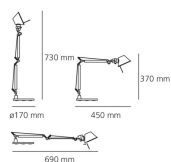

PRODUCT DATA SHEET

Tolomeo Table Micro

Base and cantilevered arms in polished aluminium; diffuser in matt anodised aluminium; joints and supports in polished aluminium. System of spring balancing. The code is referred to the body lamp only

HALO Qt26 Only undimmable body

W	Dimensions	Luminous Flux (lm)	Color	Code	Product name
46 W	H 37 cm		●	A010900	Tolomeo micro table - Only body - Halo Alluminio
			●	A010930	Tolomeo micro table - only body - Halo Nero
			●	A010990	Tolomeo micro table - only body - Halo Bronzo anodizzato
			●	A010920	Tolomeo micro table - only body - Halo Grigio anodizzato
			●	A010950	Tolomeo micro table - Only body - Halo Blu anodizzato
			●	A011980	Tolomeo micro table - only body - Halo Verde anodizzato
			●	A010960	Tolomeo micro table- Only body - Halo Arancio anodizzato
			●	A010910	Tolomeo micro table - only body - Halo Rosso anodizzato
			●	A011970	Tolomeo micro table - only body - Halo Turchese anodizzato
			●	A010940	Tolomeo micro table - only body - Halo Giallo anodizzato

W	Dimensions	Luminous Flux (lm)	Color	Code	Product name
46 W	H 37 cm			A011800	Tolomeo micro tavolo - Halo Aluminium
				A011830	Tolomeo micro tavolo - Halo Black
				A011890	Tolomeo micro tavolo - Halo Anodized bronze
				A011820	Tolomeo micro tavolo - Halo Anodized grey
				A011850	Tolomeo micro tavolo - Halo Anodized blue
				A011880	Tolomeo micro tavolo - Halo Anodized green
				A011860	Tolomeo micro tavolo - Halo Anodized orange
				A011810	Tolomeo micro tavolo - Halo Anodized red
				A011870	Tolomeo micro tavolo - Halo Anodized turquoise
				A011840	Tolomeo micro tavolo - Halo Anodized yellow
				A001300	Tolomeo micro tavolo - Halo Polished aluminium