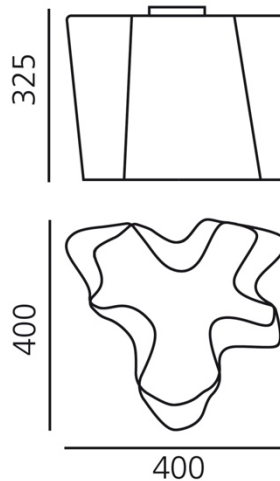

Dimmable

TECHNICAL DATA SHEET

FEATURES

Product name:	Logico soffitto singola
Article Code:	0452020A
Colour:	White
Material:	Painted metal, blown glass
Series:	Design
Environment:	Indoor
Area contract:	Hospitality Hotel, Hospitality Restaurant, Office

OPTICS

Emission:	Diffused And Direct
-----------	---------------------

DIMENSIONS

Length:	cm 40
Width:	cm 40
Height:	cm 32.5
Impact Resistance:	N/D
Glow Wire Test:	N/D °

DIMENSIONS

LAMPS NOT INCLUDED

	Category:	HALO
	Number:	1
	Lbs:	Qa60
	Watt:	105W
	Socket:	E27
	Type:	Hsgsa/c/ub
	Luminous Flux (lm):	1900lm
	Colour Rendering:	1a
	Colour temperature (K):	2900K
	Duration (h):	2000h