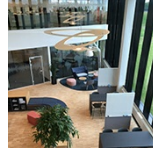

› Interacoustics,
Delta