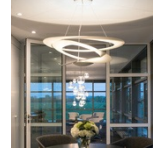

› Office WHW
Hillebrand