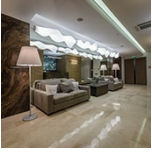

Projects

› MFC Capital
City