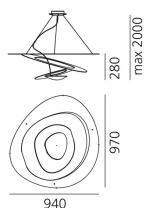

PRODUCT DATA SHEET

Pirce

Suspension lamp in painted aluminium. Opening out of a slim disk are fluttering spirals, which fall gently downwards, creating magical effects of form and light.

Black ● Gold ● White ○

LED Suspension

650° IPIP 20

W	Dimensions	Luminous Flux (lm)	Color	Code	Product name
44W	97x94 cm	3344lm	●	1254130A	Pirce Sospensione Led black
			●	1254120A	Pirce Sospensione Led gold
			○	1254110A	Pirce Sospensione Led