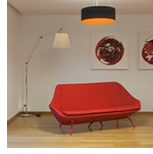

› Association
Office