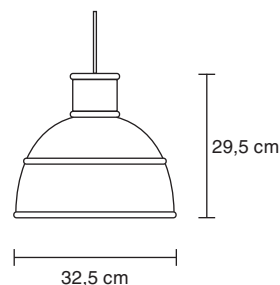

PRODUCT FACT SHEET

PROCESS	The shade is pressed in vulcanised rubber under high temperature. Diffuser and socket holder cut by laser. Extruded cord.
DESIGNED BY / YEAR OF DESIGN	Form Us With Love / 2010
TYPE	Pendant light
DESCRIPTION	Unfold is an interpretation of the classic industry design and comes in a refined material that gives the lamp a modern and warm appearance.
ENVIRONMENT	Indoor
MATERIAL	Shade - silicone rubber, PVC cord. Diffuser clear frosted opal acrylic material.
COLOUR / REF. CODE	Grey, black, blue, purple, yellow, light grey, green, orange, dusty red, white, mustard and terracotta.
VOLTAGE (V)	220-240V, 50 HZ, E 27, Max 60 Watt Energy saving bulb, PL Max 40 W, IP 20, Class II
DIMENSION	H: 29,5 Ø: 32,5
CANOPY INCLUDED	Yes
BULB INCLUDED	No
CORD LENGTH (MM)	3500 mm - Longer cord is available for projects, contact contractsales@muuto.com
WEIGHT (KG)	2
CLEANING INSTRUCTIONS	Clean with soft dry/wet cloth. Always switch off the electricity supply before cleaning.