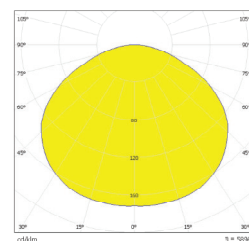

PRODUCT FACT SHEET

PROCESS	The shade is pressed in vulcanised rubber under high temperature. Diffuser and socket holder cut by laser. Extruded cord.
DESIGNED BY / YEAR OF DESIGN	Form Us With Love / 2010
TYPE	Pendant light
DESCRIPTION	Unfold is an interpretation of the classic industry design and comes in a refined material that gives the lamp a modern and warm appearance.
ENVIRONMENT	Indoor
MATERIAL	Shade - silicone rubber, PVC cord. Diffuser clear frosted opal acrylic material.
COLOUR / REF. CODE	Grey, black, blue, purple, yellow, light grey, green, orange, dusty red, white, mustard and terracotta.
VOLTAGE (V)	220-240V, 50 HZ, E 27, Max 60 Watt Energy saving bulb, PL Max 40 W, IP 20, Class II
DIMENSION	H: 29,5 Ø: 32,5
CANOPY INCLUDED	Yes
BULB INCLUDED	No
CORD LENGTH (MM)	3500 mm - Longer cord is available for projects, contact contractsales@muuto.com
WEIGHT (KG)	2
CLEANING INSTRUCTIONS	Clean with soft dry/wet cloth. Always switch off the electricity supply before cleaning.