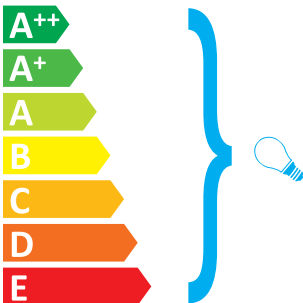

**MUUTO**  
*New Nordic*

**COSY IN WHITE  
SMALL**

This luminaire is compatible with bulbs of the energy classes:

The luminaire is sold without a bulb.

**874/2012**